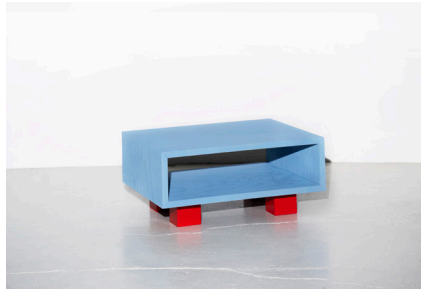

FOUR LEGGED CABINET
SMALL 2