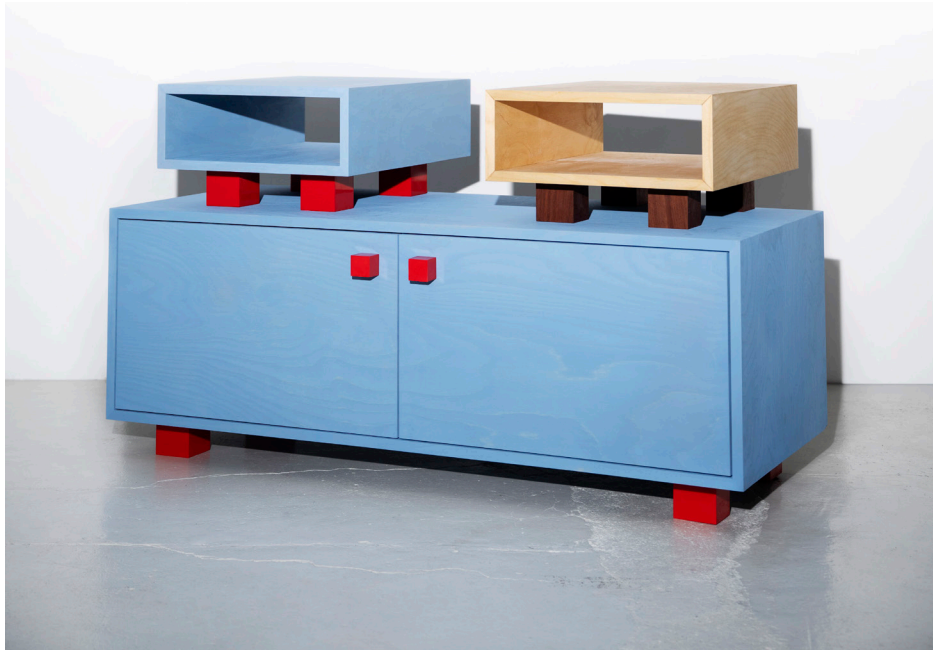

Discover our playful yet functional furniture collection. Inspired by the one feature all mammals share—four legs—our cabinet series brings character to your space.