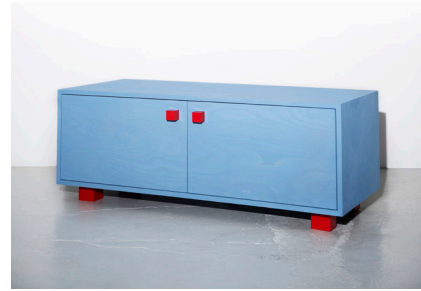

FOUR LEGGED CABINET
WIDE